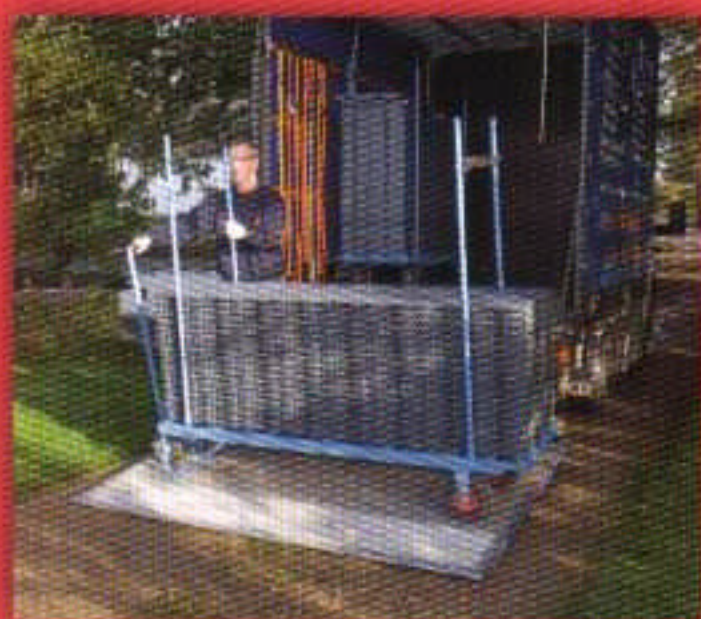

IKA FLOOR

Marquee
flooring system

IKA FLOOR

IKA FLOOR is a modular flooring system suitable for a variety of purposes, including marquees, party tents and much, much more. The system consists of 50x50 cm robust plastic floor tiles, which can be quickly and easily joined to form a presentable floor with a hard-wearing, easy-to-clean surface. The tiles can be joined at will to form larger sections and the coupling system ensures a firm, even and exceptionally stable flooring.

Applications

- Party tents
- Beer tents
- Bar tents
- Sales tents
- Exhibition tents
- Outdoor events
- And much, much more

Easy fitting

IKA FLOOR plastic flooring should be laid with the tiles staggered. Begin in one corner and lay tiles to form one of the sides. Start the next row with a half tile, thus staggering the tiles in this row in relation to the first. Fast, easy and efficient, even for a single person.