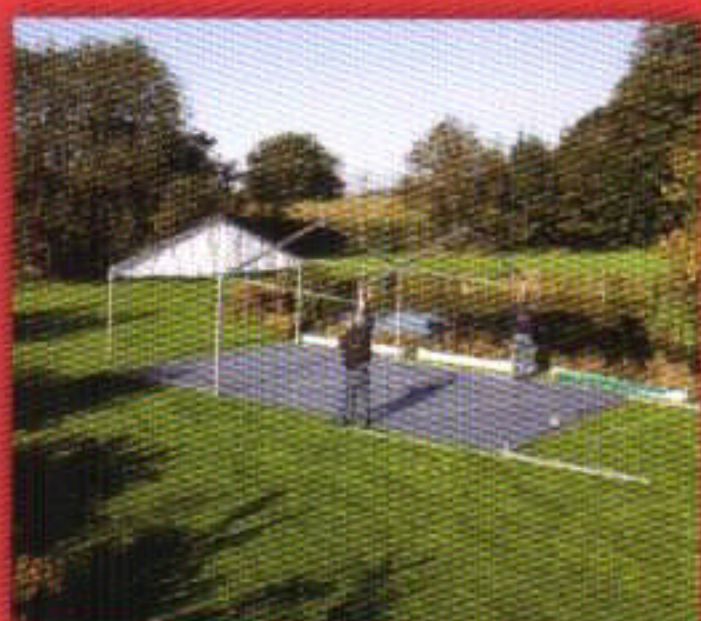

IKA FLOOR

Marquee
flooring system

IKA FLOOR

IKA FLOOR is a modular flooring system suitable for a variety of purposes, including marquees, party tents and much, much more. The system consists of 50x50 cm robust plastic floor tiles, which can be quickly and easily joined to form a presentable floor with a hard-wearing, easy-to-clean surface. The tiles can be joined at will to form larger sections and the coupling system ensures a firm, even and exceptionally stable flooring.

Applications

- Party tents
- Beer tents
- Bar tents
- Sales tents
- Exhibition tents
- Outdoor events
- And much, much more

Easy fitting

IKA FLOOR plastic flooring should be laid with the tiles staggered. Begin in one corner and lay tiles to form one of the sides. Start the next row with a half tile, thus staggering the tiles in this row in relation to the first. Fast, easy and efficient, even for a single person.

IKAFLOR is also available with chamfered edges.

Presentable appearance

No matter the use, IKAFLOR provides presentable flooring. It has an unobtrusive surface and is ideal for banquets, exhibitions, outdoor functions and many other events. Outdoors and indoors alike.