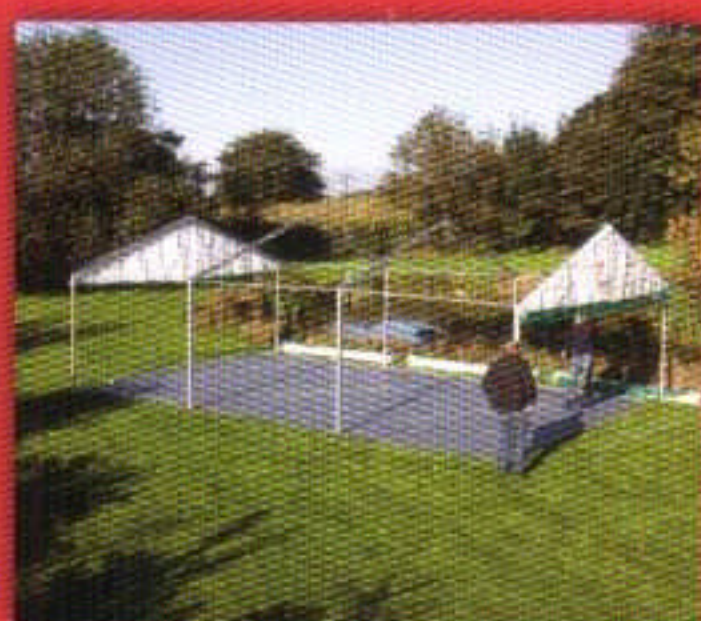

IKA FLOOR

Marquee
flooring system

IKA FLOOR

IKA FLOOR is a modular flooring system suitable for a variety of purposes, including marquees, party tents and much, much more. The system consists of 50x50 cm robust plastic floor tiles, which can be quickly and easily joined to form a presentable floor with a hard-wearing, easy-to-clean surface. The tiles can be joined at will to form larger sections and the coupling system ensures a firm, even and exceptionally stable flooring.

Applications

- Party tents
- Beer tents
- Bar tents
- Sales tents
- Exhibition tents
- Outdoor events
- And much, much more

Easy fitting

IKA FLOOR plastic flooring should be laid with the tiles staggered. Begin in one corner and lay tiles to form one of the sides. Start the next row with a half tile, thus staggering the tiles in this row in relation to the first. Fast, easy and efficient, even for a single person.

IKAFLOR is also available with chamfered edges.

Presentable appearance

No matter the use, IKAFLOR provides presentable flooring. It has an unobtrusive surface and is ideal for banquets, exhibitions, outdoor functions and many other events. Outdoors and indoors alike.

Save space and expense

IKAFLOOR plastic flooring takes up half as much space as wooden flooring systems and weighs far less. It is easier to store, easier to transport and easier to lay. And a single person can lay it alone. From a financial point of view, time and money can thus be saved in both the short and long run.