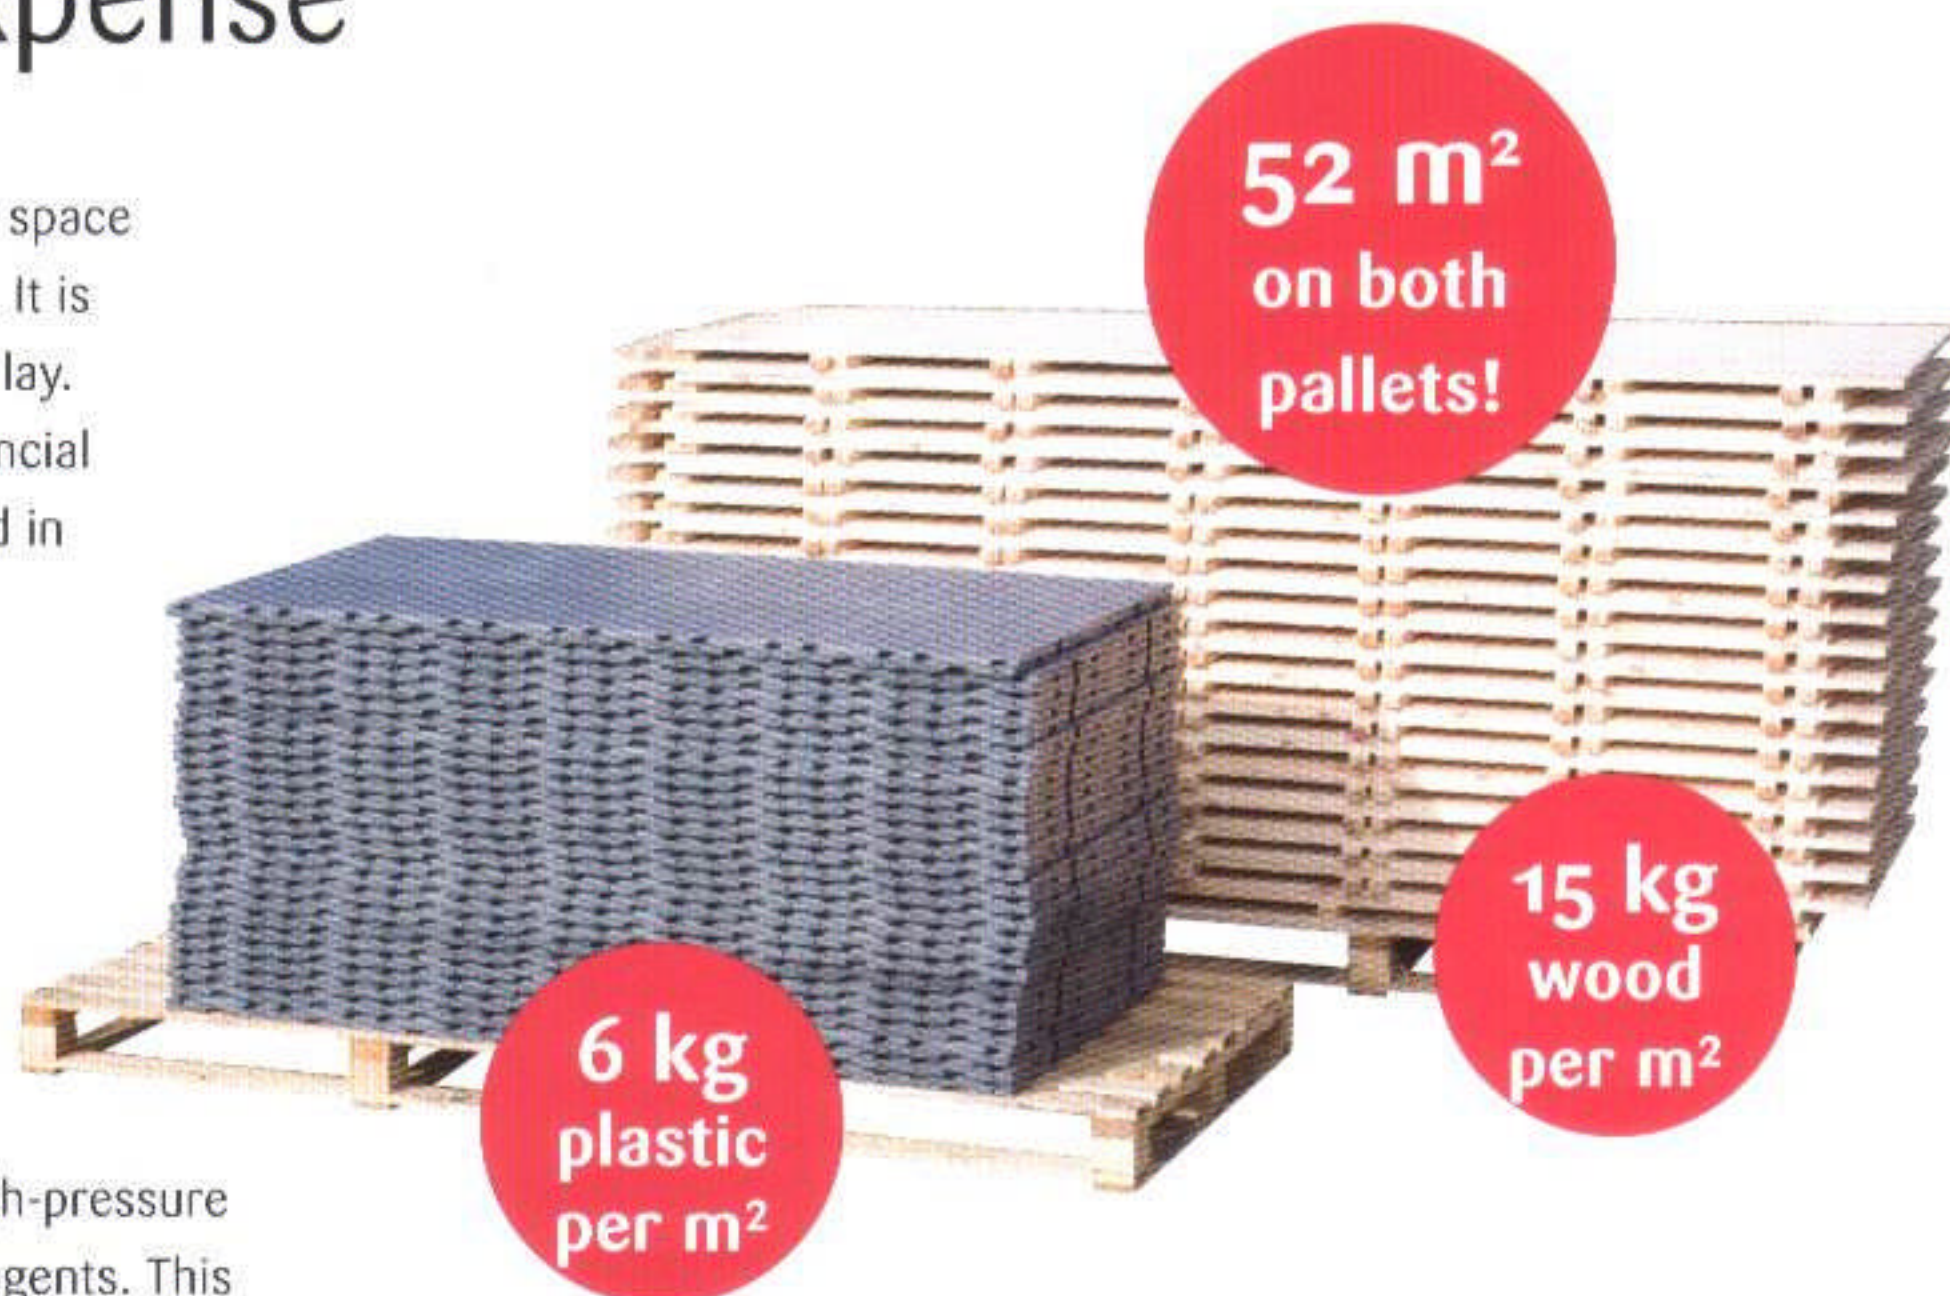

Save space and expense

IKAFLOOR plastic flooring takes up half as much space as wooden flooring systems and weighs far less. It is easier to store, easier to transport and easier to lay. And a single person can lay it alone. From a financial point of view, time and money can thus be saved in both the short and long run.

Simple maintenance

IKAFLOOR plastic flooring can be washed or high-pressure hosed and can withstand all standard cleaning agents. This saves you time and the flooring remains in perfect condition year after year.