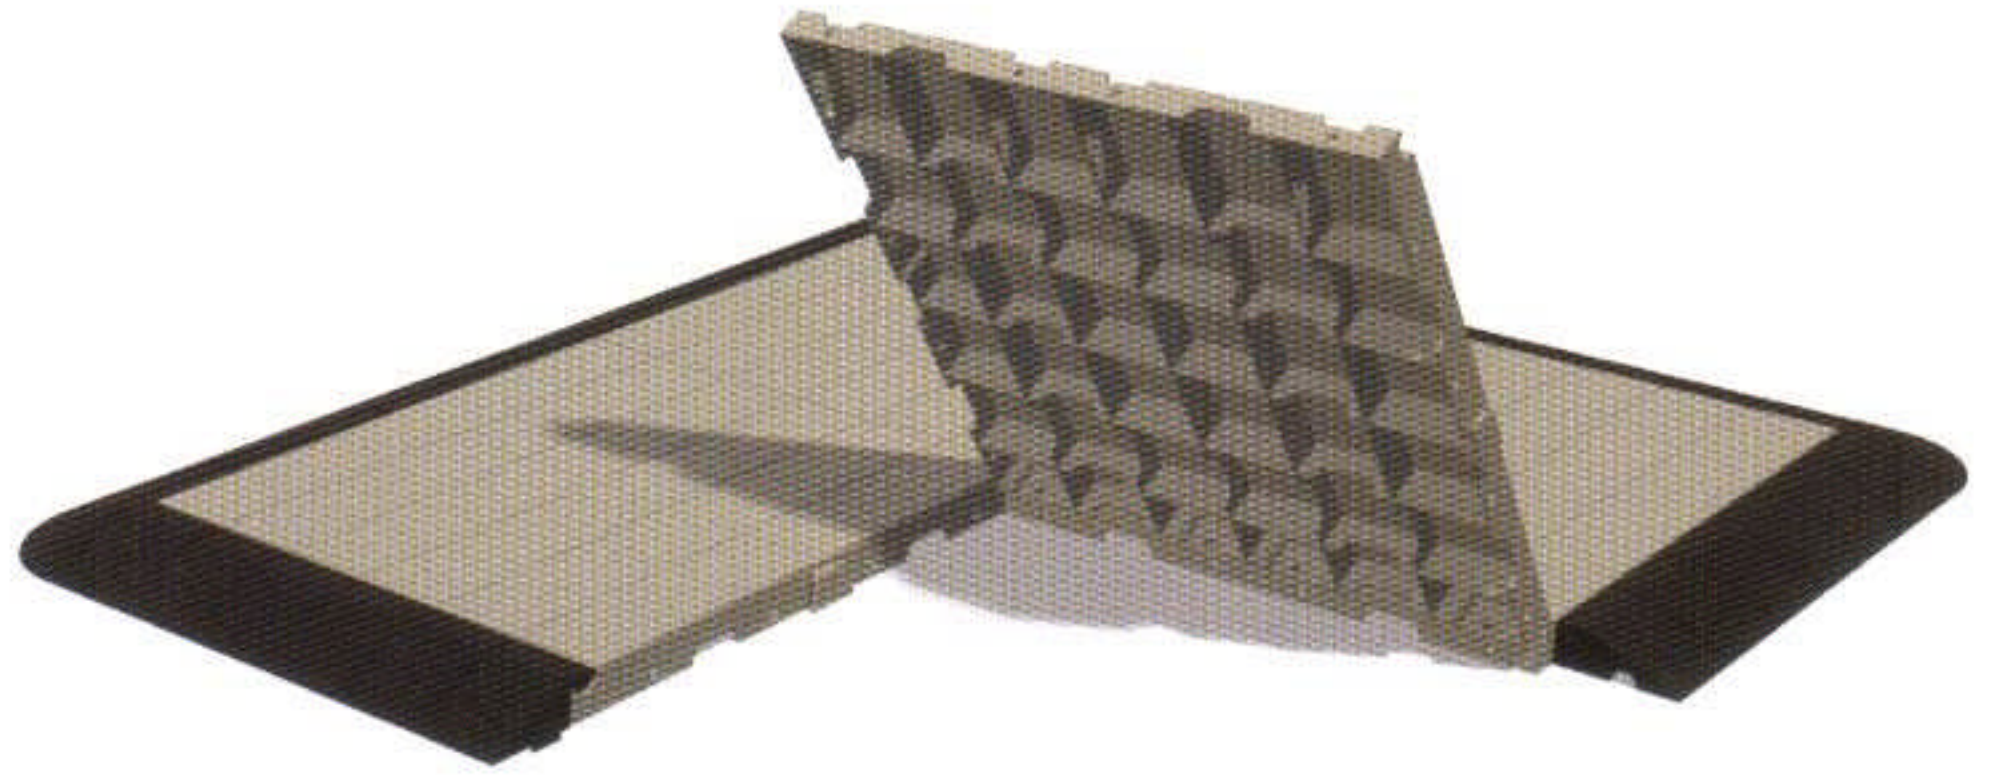

IKA FLOOR

Marquee
flooring system

IKA FLOOR

IKA FLOOR is a modular flooring system suitable for a variety of purposes, including marquees, party tents and much, much more. The system consists of 50x50 cm robust plastic floor tiles, which can be quickly and easily joined to form a presentable floor with a hard-wearing, easy-to-clean surface. The tiles can be joined at will to form larger sections and the coupling system ensures a firm, even and exceptionally stable flooring.

Applications

- Party tents
- Beer tents
- Bar tents
- Sales tents
- Exhibition tents
- Outdoor events
- And much, much more

Easy fitting

IKA FLOOR plastic flooring should be laid with the tiles staggered. Begin in one corner and lay tiles to form one of the sides. Start the next row with a half tile, thus staggering the tiles in this row in relation to the first. Fast, easy and efficient, even for a single person.

IKAFLOR is also available with chamfered edges.

Presentable appearance

No matter the use, IKAFLOR provides presentable flooring. It has an unobtrusive surface and is ideal for banquets, exhibitions, outdoor functions and many other events. Outdoors and indoors alike.

Save space and expense

IKAFLOOR plastic flooring takes up half as much space as wooden flooring systems and weighs far less. It is easier to store, easier to transport and easier to lay. And a single person can lay it alone. From a financial point of view, time and money can thus be saved in both the short and long run.