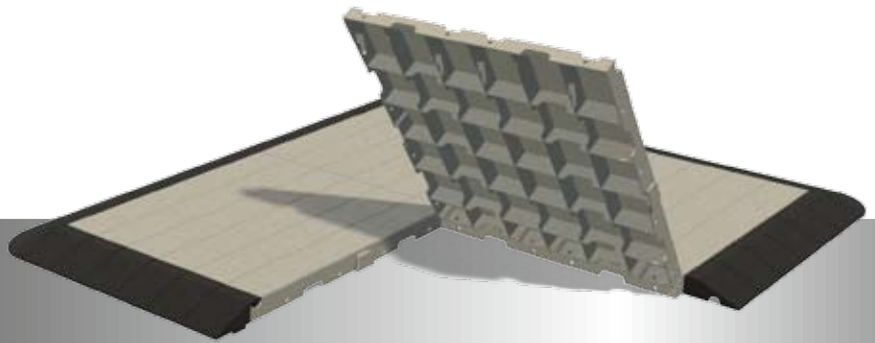

IKAFLOOR

RACE

The ideal flooring
for exhibitions and trade fairs